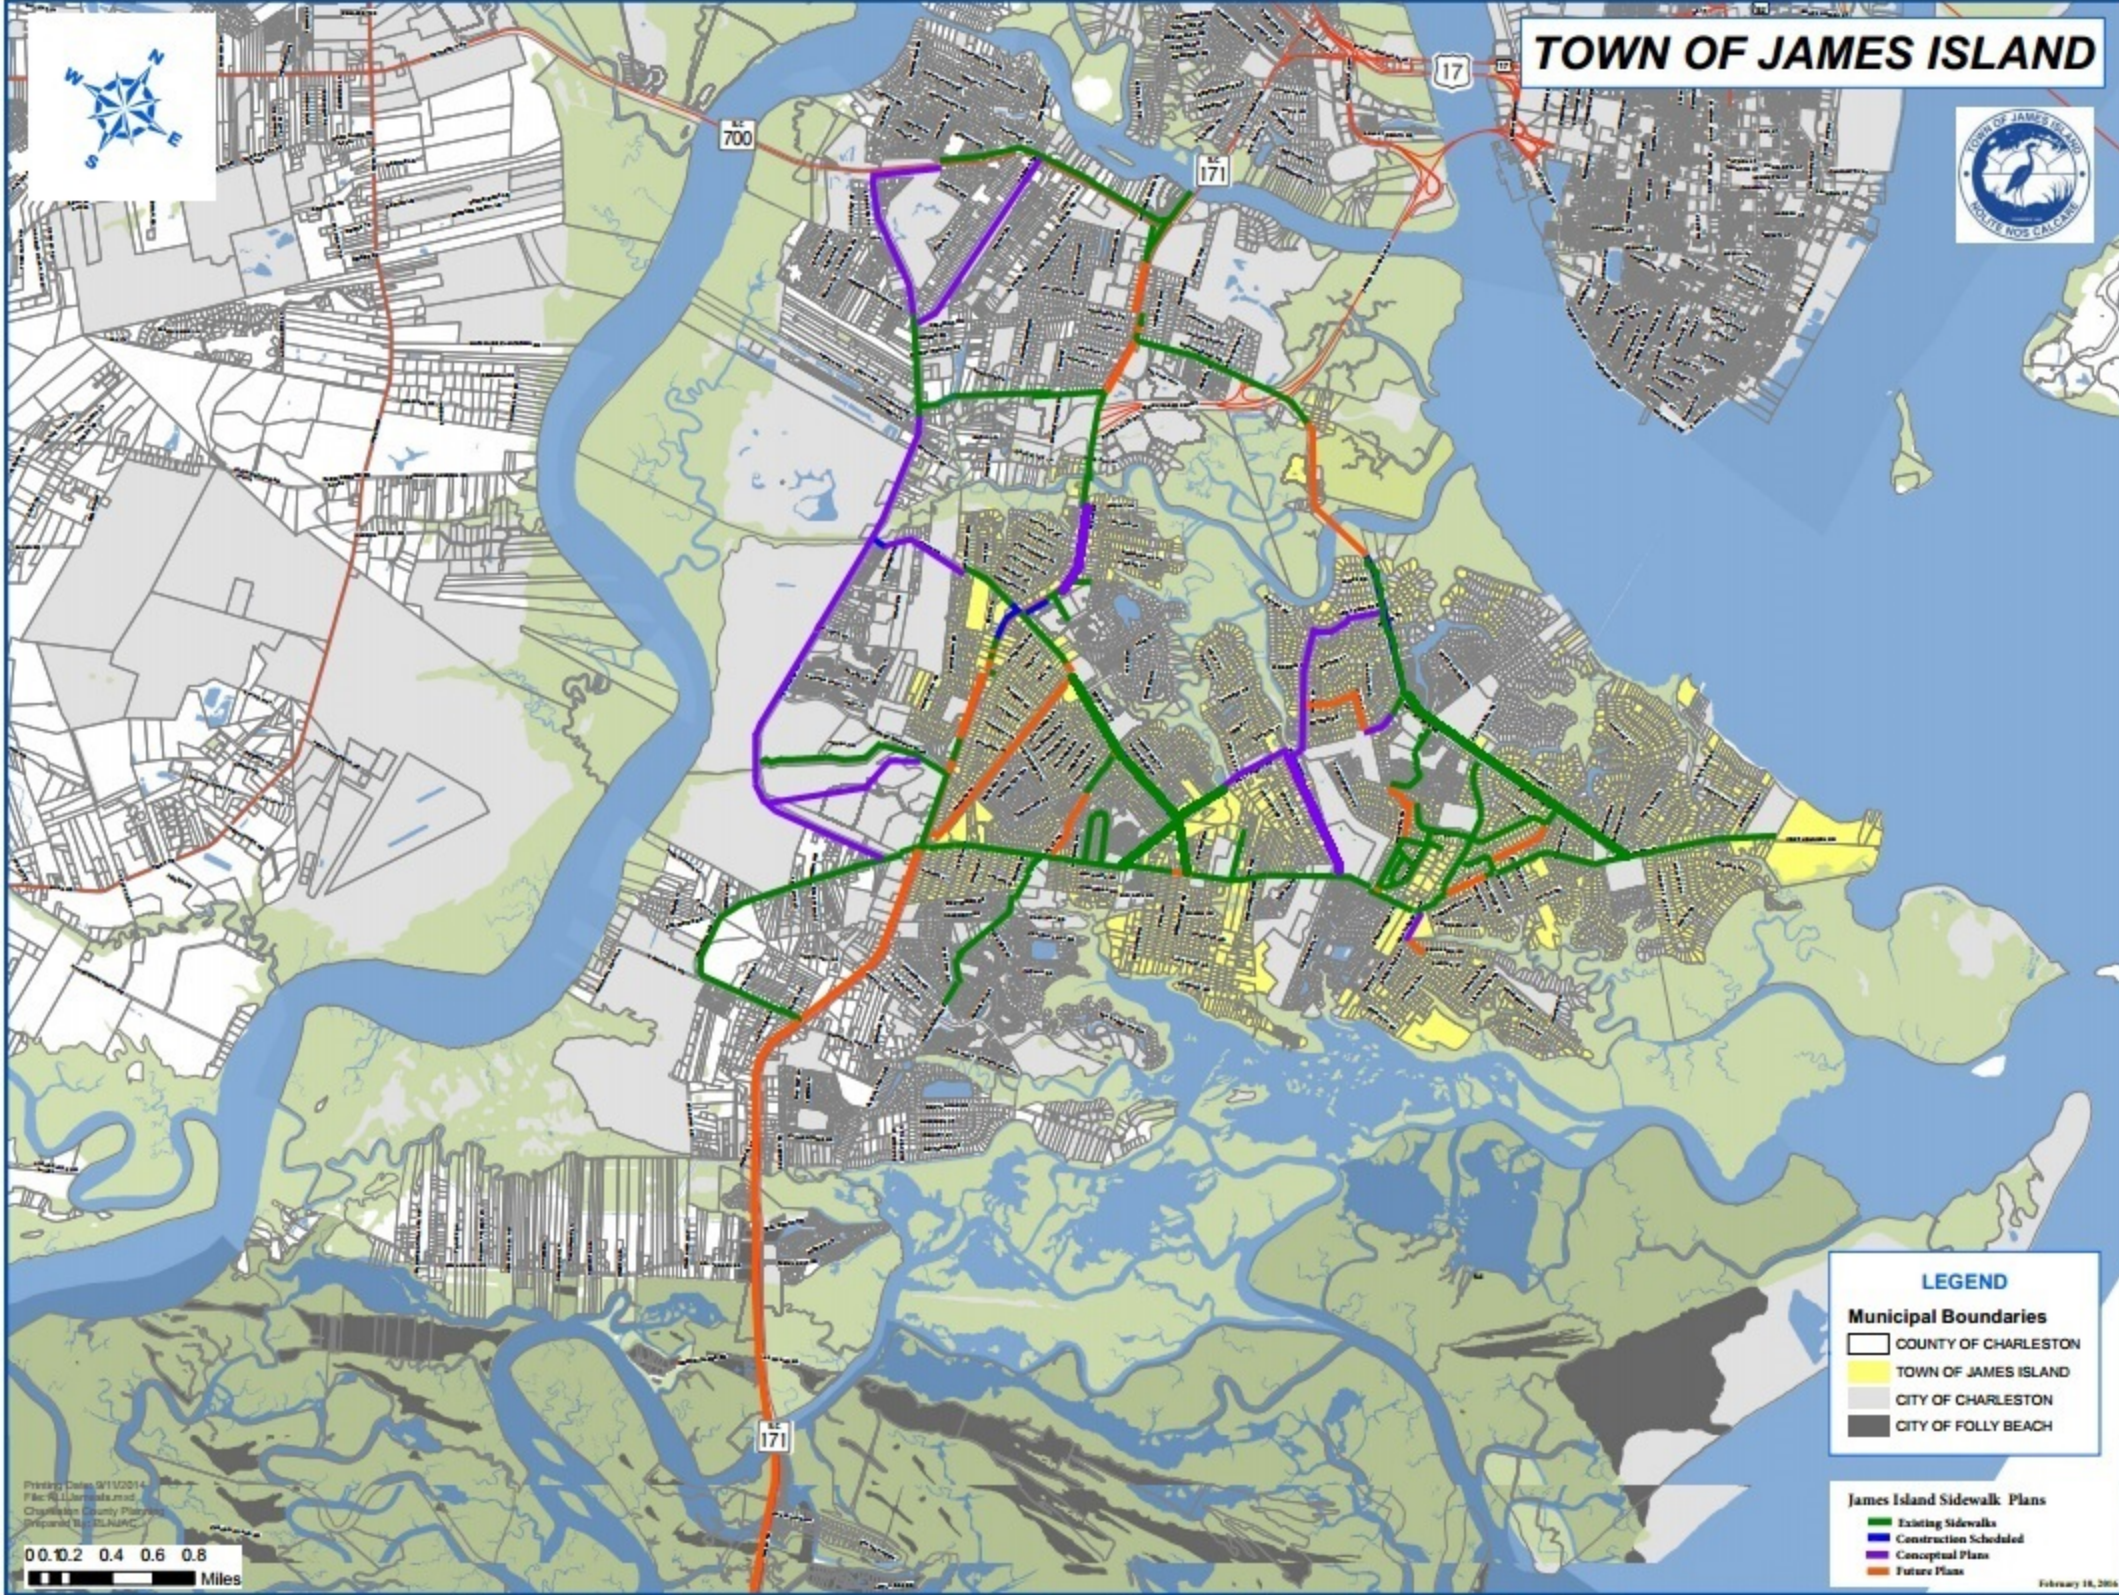

# TOWN OF JAMES ISLAND

**LEGEND**

**Municipal Boundaries**

- COUNTY OF CHARLESTON
- TOWN OF JAMES ISLAND
- CITY OF CHARLESTON
- CITY OF FOLLY BEACH

**James Island Sidewalk Plans**

- Existing Sidewalks
- Construction Scheduled
- Conceptual Plans
- Future Plans

Printing Date: 9/11/2014  
File: R:\JamesIsland.mxd  
Charleston County Planning Department  
2014/09/11/2014

0 0.2 0.4 0.6 0.8  
Miles