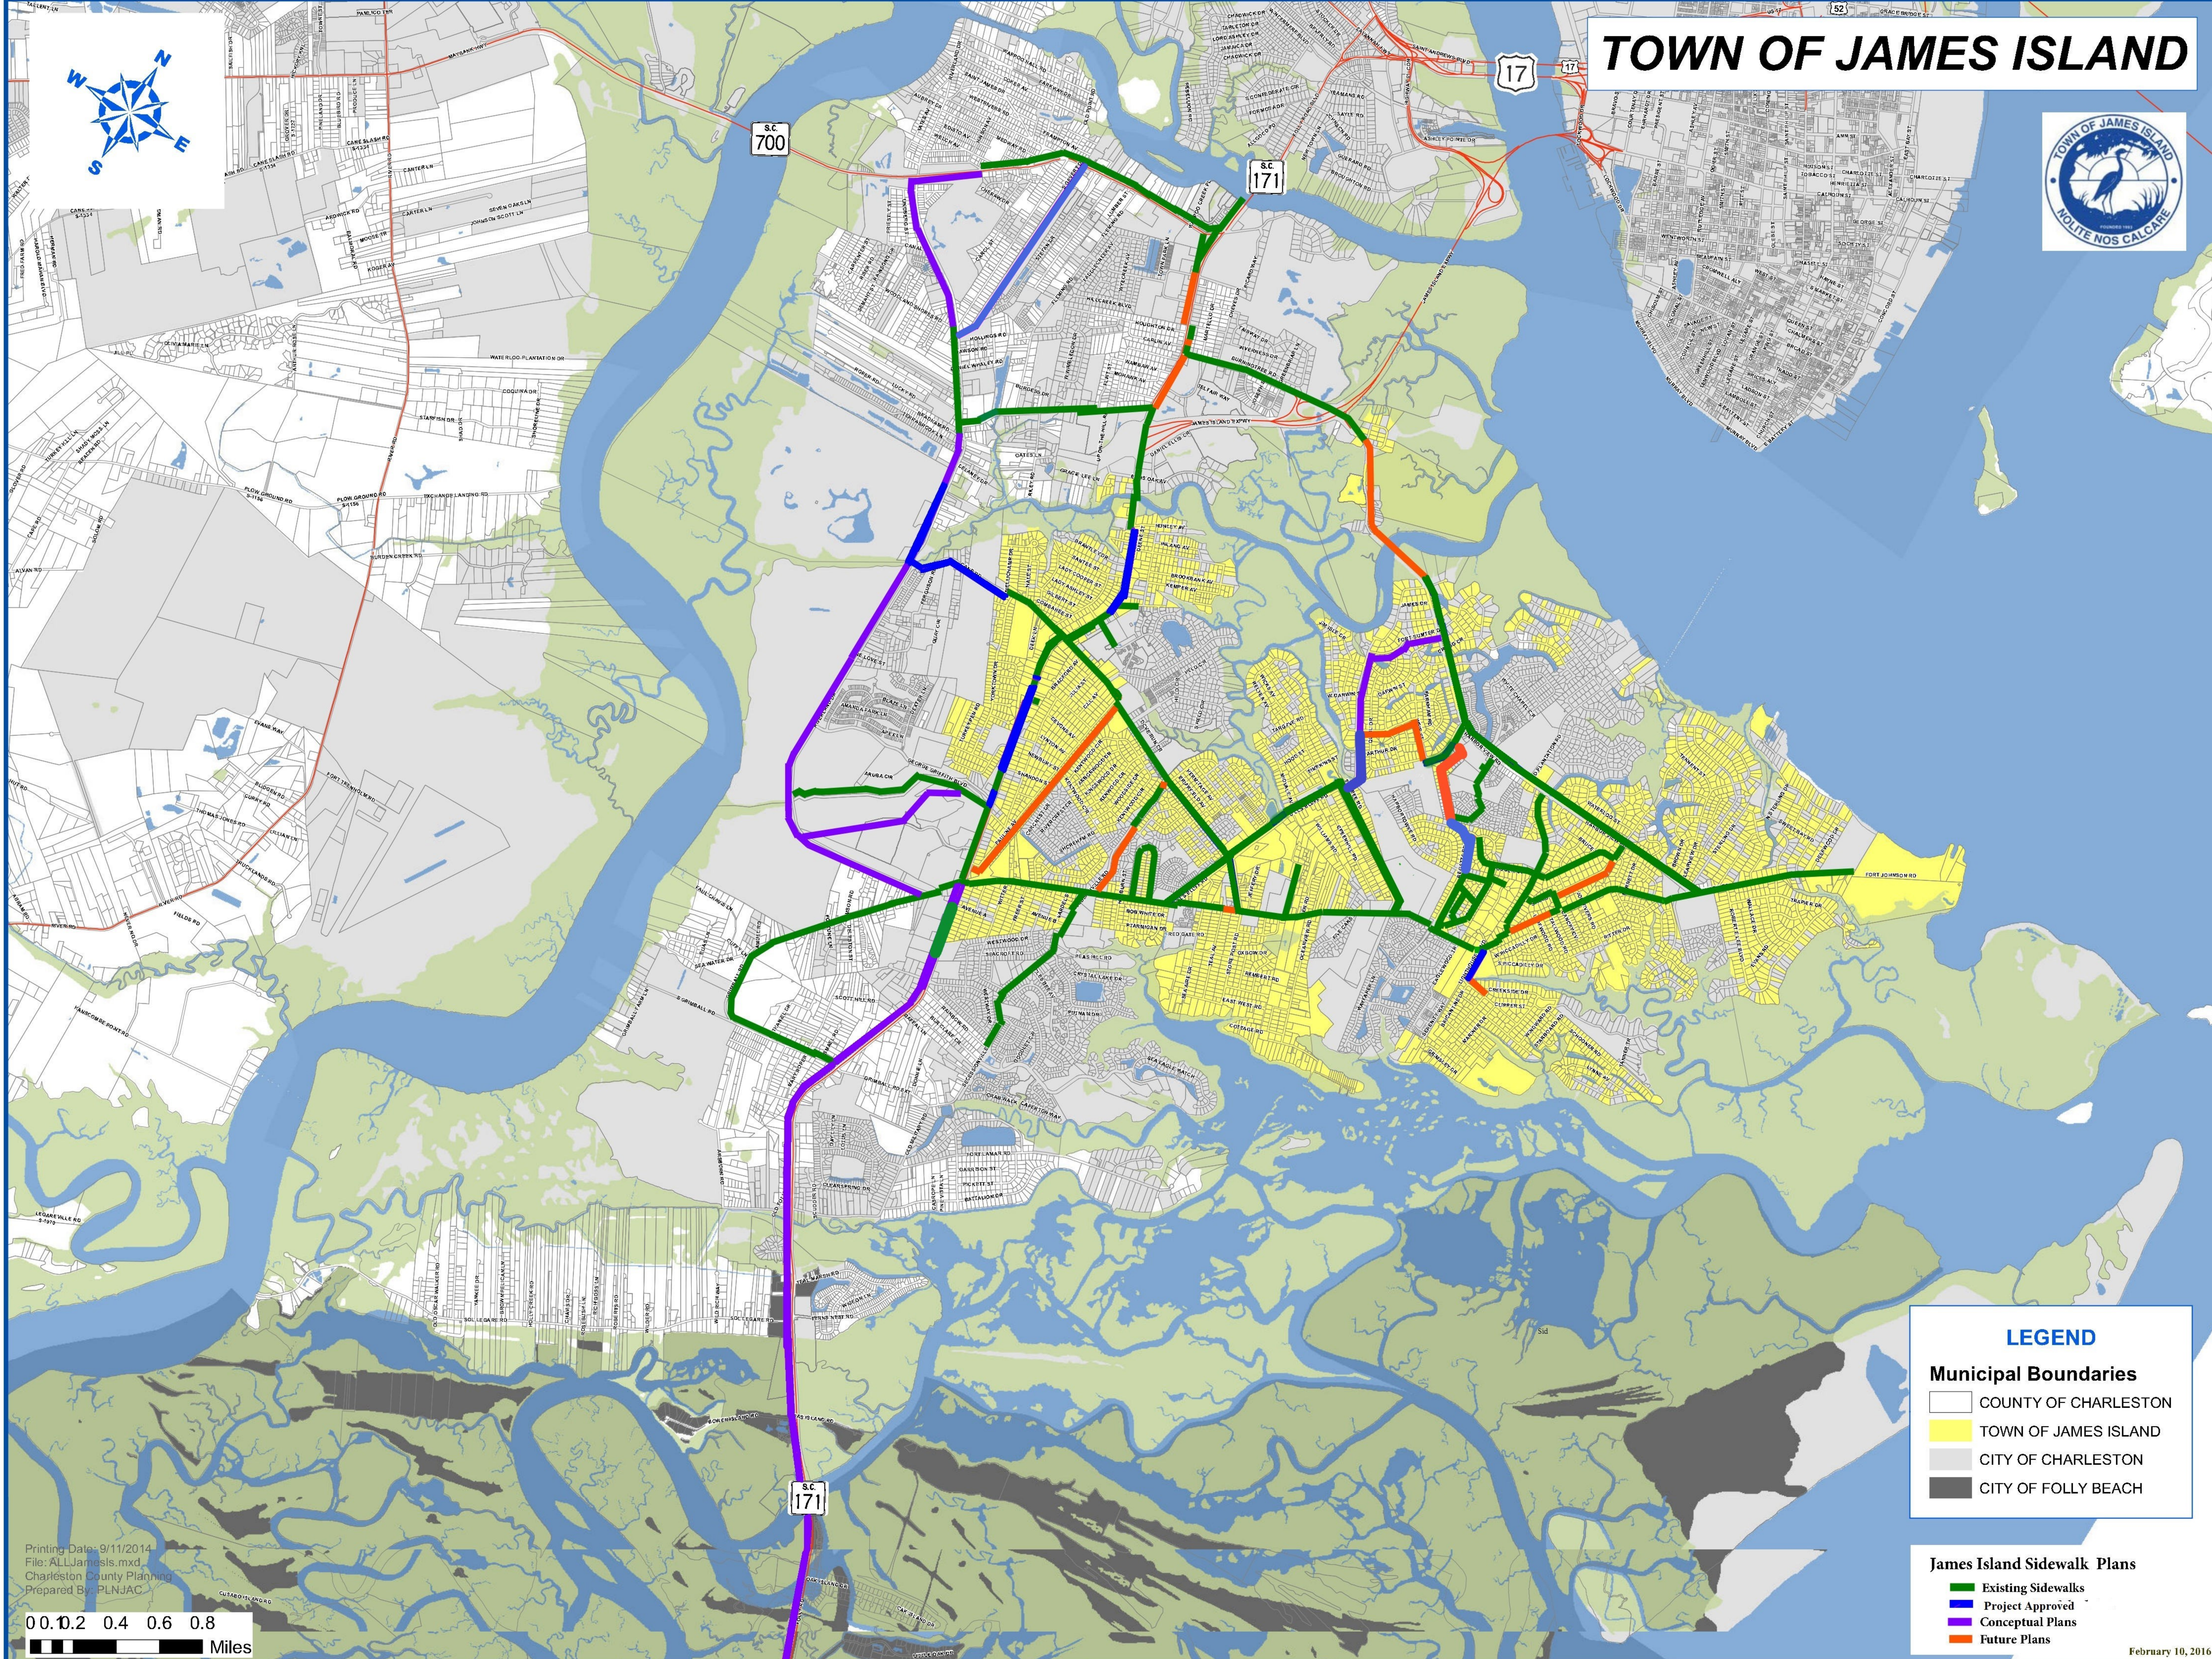

# TOWN OF JAMES ISLAND

**LEGEND**

**Municipal Boundaries**

- COUNTY OF CHARLESTON
- TOWN OF JAMES ISLAND
- CITY OF CHARLESTON
- CITY OF FOLLY BEACH

**James Island Sidewalk Plans**

- Existing Sidewalks
- Project Approved
- Conceptual Plans
- Future Plans

Printing Date: 9/11/2014  
 File: ALLJamesIs.mxd  
 Charleston County Planning  
 Prepared By: PLN/JAC

0.0 0.2 0.4 0.6 0.8  
 Miles